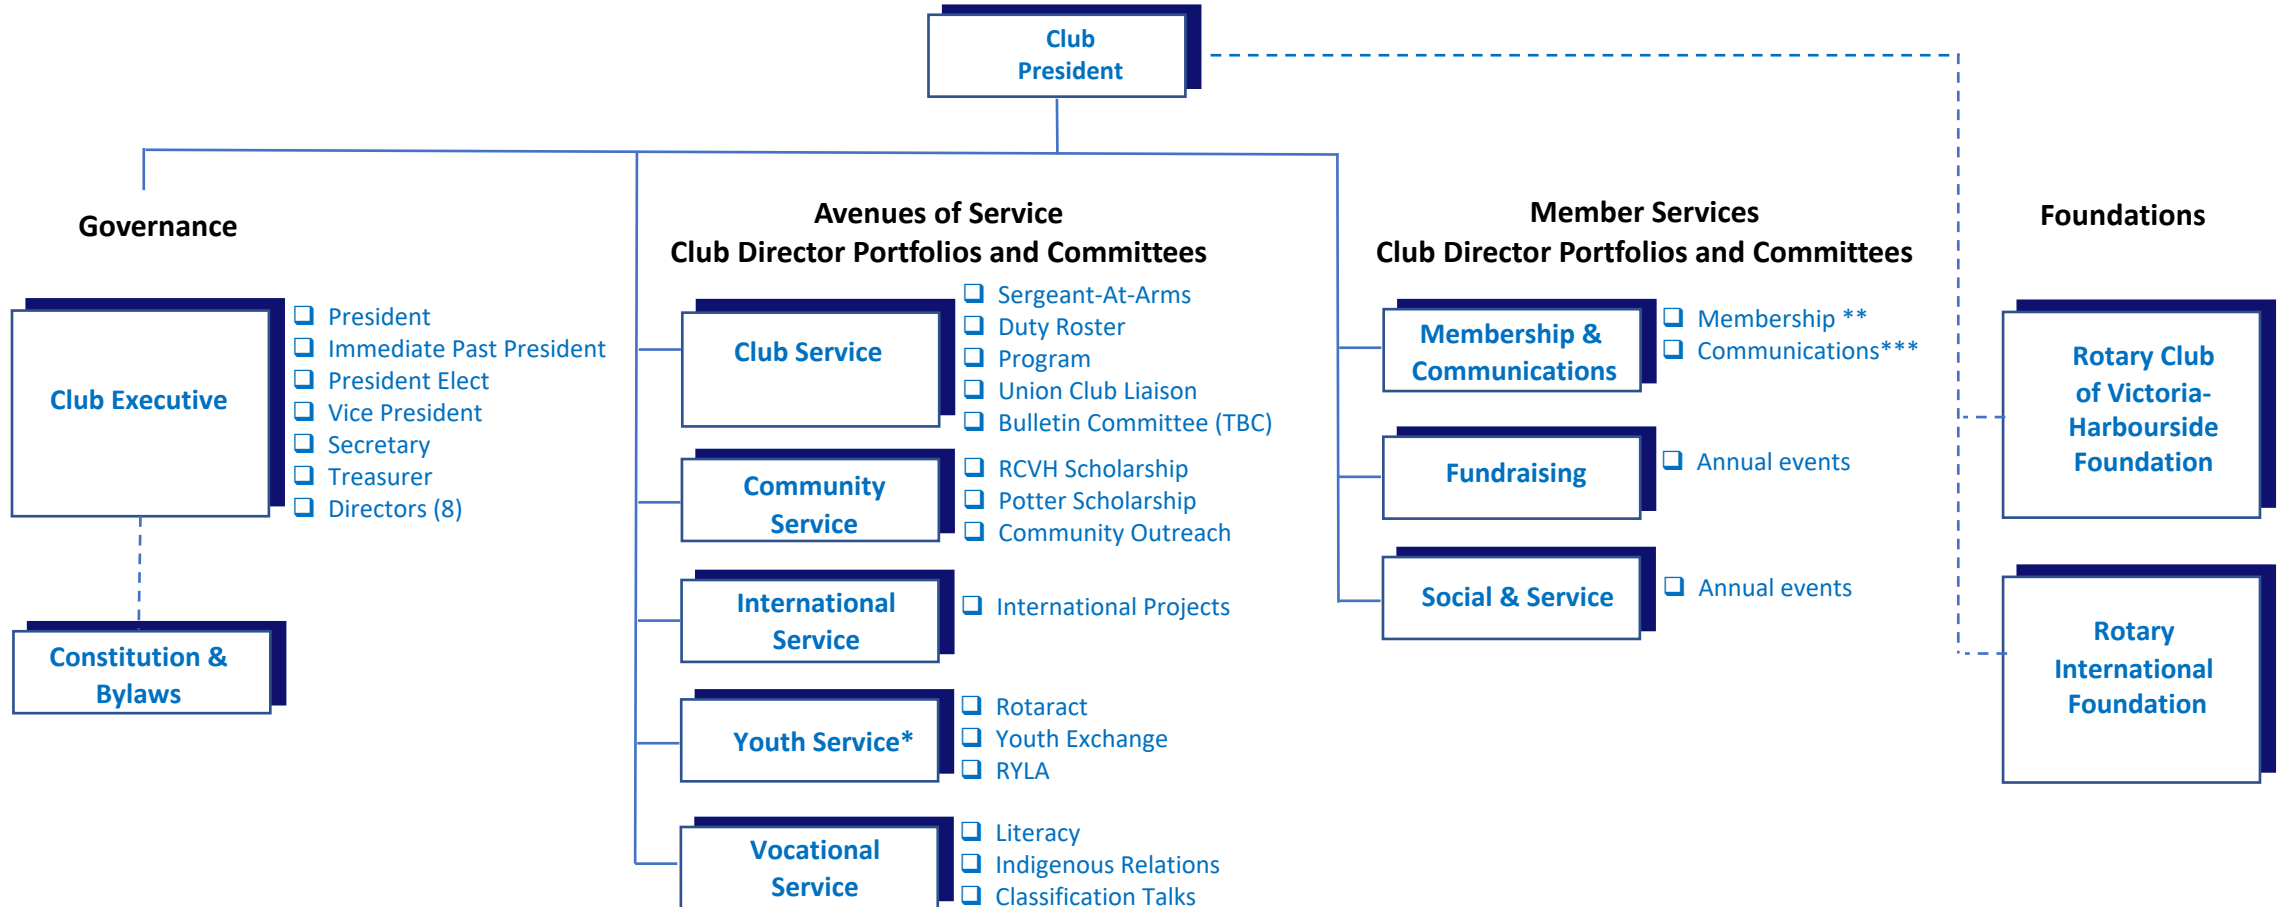

ROTARY CLUB OF VICTORIA-HARBOURSIDE ORGANIZATION

Work-in-Progress Indicative Example

* Youth Service includes the role of Youth Protection Officer

** Membership Committee includes: Roster Team; Hello Rotary; and New Member Education Committee

*** Communications Committee includes Bulletin Team (To Be Confirmed); Public Relations (Incl. Social Media) Team and; Website/ClubRunner Team